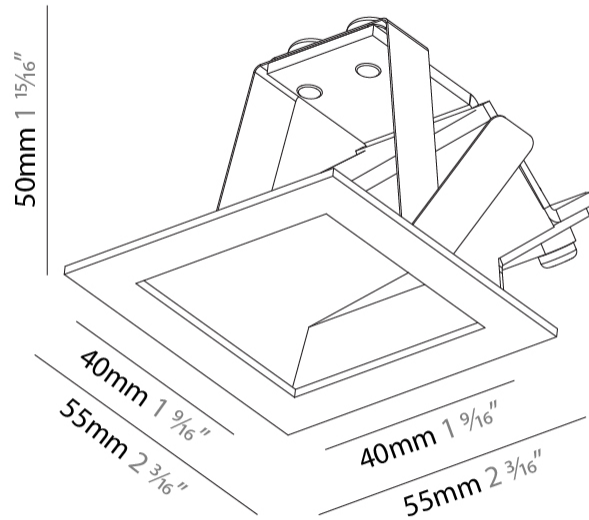

GENERAL

Series: Delight
Subseries: Delight Gooo!
Brand: Prolicht
Division: Architectural
Mounting Type: Recessed
Mounting Location: Wall
Subcategory: Step Light

PHYSICAL

Shape: Square
Length (mm): 55
Length (in): 2 ³/₁₆"
Height (mm): 55
Depth (mm): 50
Height (in): 2 ³/₁₆"
Depth (in): 1 ¹⁵/₁₆"
Ceiling Thickness (mm): 10-15
Ceiling Thickness (in): 3/8 - 9/16
Min. Recessing Depth (mm): 15
Min. Recessing Depth (in): 9/16
Light Distribution: Asymmetric
Weight (kg): 0.11
Weight (lbs): 0.25
Fixture Finish: SSR / BKV / CWI / CRY / HAB / LAG / UFT / ITA / RUA / RUR / MIC / FTG / MYG / TWT / LOD / PUS / FRO / FUP / KIA / POP / BLS / SPG / MEY / GOH / GUM / CHC / COM / ABZ / JAG / OBR / MOS / ROR
Fixture Material: Aluminum

ELECTRICAL

Lamp Type: LED (Zhaga Standard)
Input Wattage (W): 2.2
Total Output Wattage (W): 2
Dimming: Tri-Mode (Non-Dimming and Phase Dimming (120Vac only) and 0-10V Dimming)
Driver Included: No
Driver Location: Remote
Driver Type: Constant Current - Universal
Input Voltage (V): 120 - 277
Constant Current (MA): 700

LED

Number of LEDs: 1
Color Temperature (°K): 2700 / 3000 / 4000
Max. Delivered Lumen (lm): 50
Nominal Lumen (lm): 170
CRI: >90 CRI
Lamp Life (hrs): 50000

OPTICAL

RATINGS AND CERTIFICATIONS

Certified By: Certified for North American Standards
IP rating: IP20